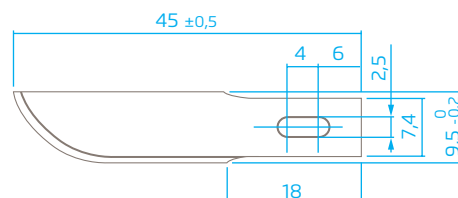

TECHNICAL DATA SHEET

CONVEX BLADE NO. 29

CONVEX BLADE NO. 29 from MARTOR is a high-quality blade made of steel. It is very sharp and has one usable cutting edge. The blade is 46 mm long, 9.5 mm wide and 0.65 mm thick.

CONVEX BLADE NO. 29 is available under order number 29.50 in a magazine of 10.

PRODUCT DETAILS

Order No.	NO. 29.50
Blade size (L x W)	45 x 9.5 mm
Material thickness	0.65 mm
Weight Blade	1.6 g
Basic material	Steel
Ground	2-sided ground-edge
Blade facets	Single bevel edge-ground
Blade characteristics	1-cutting edge blade

PACKAGING DETAILS

Packaging unit (PU)	10 in magazine
Size PU	66 x 25 x 18 mm
Weight PU	28.3 g
EAN Code PU	4002632904035
Quantity in outer pack	10 magazines
Size outer pack	188 x 69 x 28 mm
Weight outer pack	300 g
EAN Code outer pack	4002632955358
Customs tariff number	82141000